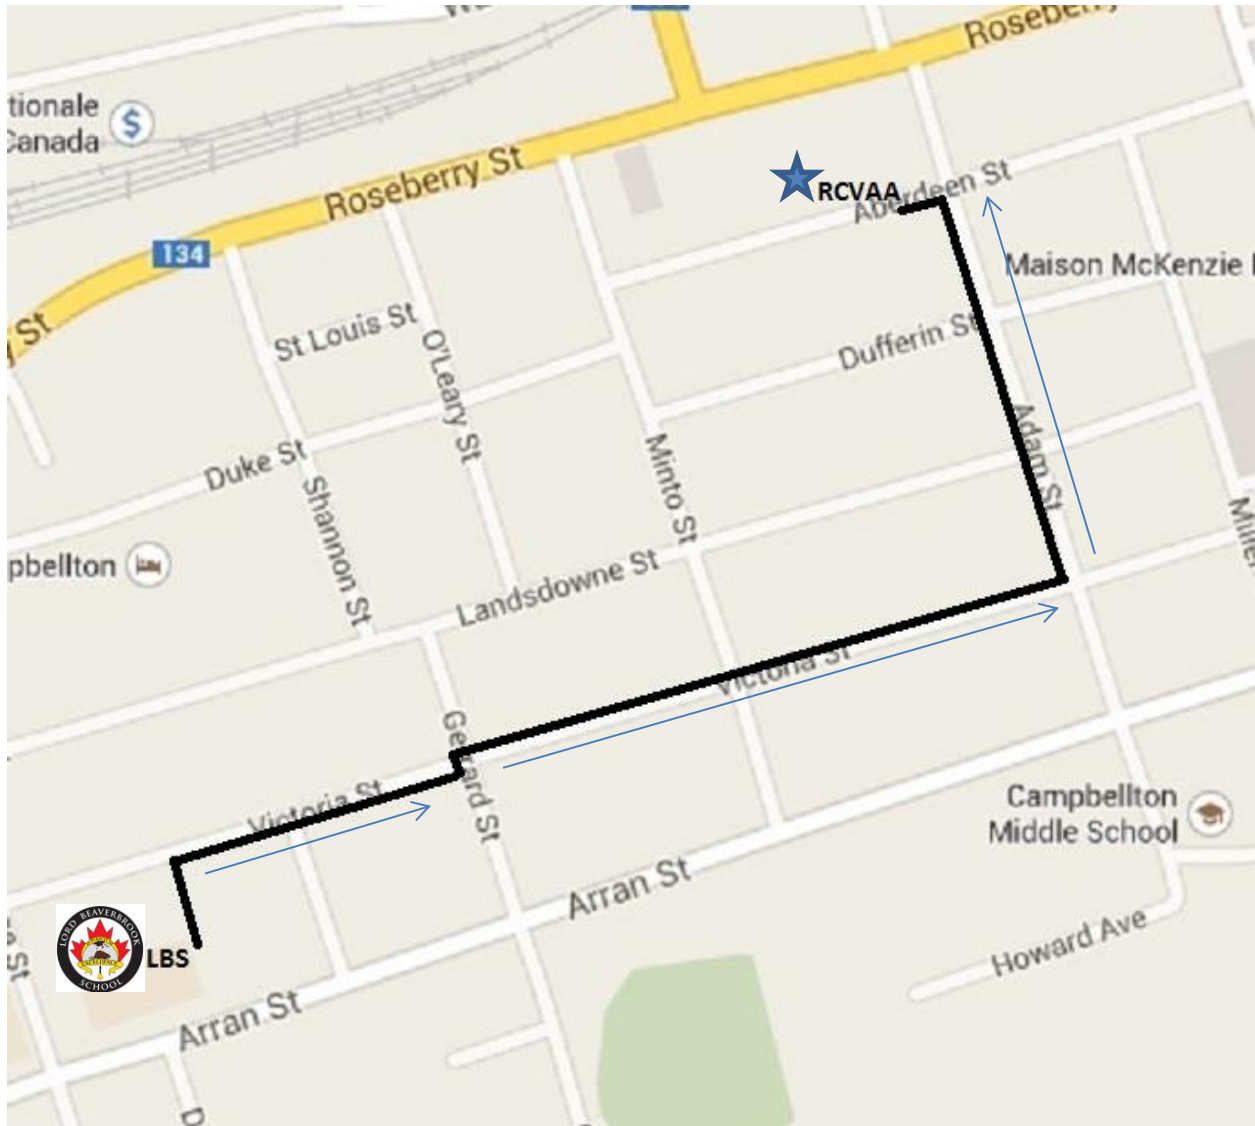

Lord Beaverbrook School's Human Link Food Drive

Date: November 6th, 2014

Start Time: 10:00am

The Human Link will start on Victoria Street, behind Lord Beaverbrook School (LBS) and it will go along Adam Street, to Aberdeen Street where the Food Bank (RCVAA) is located.